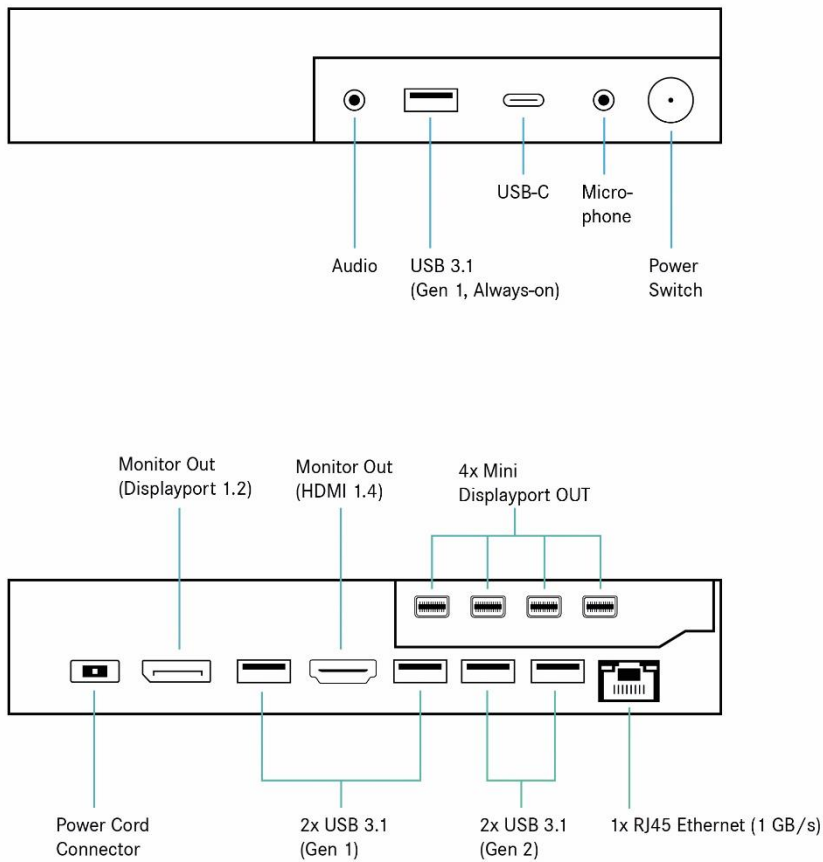

<sup>1</sup> Supports camera based projector alignment; for supported cameras see <https://helpdesk.vioso.com/faq/system/#3442>

<sup>2</sup> This hardware supports highest level of OS integration for warping and blending (desktop resolution adaption)

## Product Options

Nano Player  
4+1 output AN2-4

Nano Anyblend  
4+1 output AN2-4A

## Adaptor Options

Mini Displayport to DVI, Displayport and HDMI - required for all Secondary GPU outputs!

*Mini Displayport to DVI-D*  
*Mini DisplayPort 1.2 to HDMI 2.0*  
*Mini Displayport to Displayport*

*ADP\_mDP-DVI*  
*ADP\_mDP-HDMI2*  
*ADP\_mDP-DP*