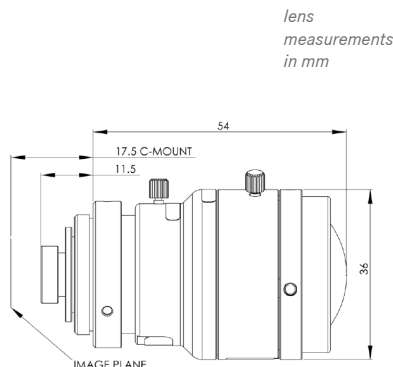

Calibration Kit Widescreen (b/w)

Ready to run kit consisting of 1/2" camera, wide angle lens and accessories

camera body

lens

field of view

case

wiring diagram

Camera

Part No.	5480CP/m
Lens Mount	C-Mount
Interface	GigE RJ45
Frame rate freerun mode	14.1 fps

Sensor

Sensor type	CMOS Monochrome
Shutter	Rolling/Global Start
Pixel Class	QSXGA
Resolution (HxV)	2560 x 1920 Pixel
Sensor Size	1/2"
Pixel Size	2.2 µm

Lens parameters

Part No.	MY125M
Mount	C-Mount
Focal length	1.3 mm
Field of view (H/V/D)	130° / 115° / 138°
Iris range	F1.8 to closed

Product Options

Widescreen Kit	versatile kit for indoor and outdoor use; suitable for wide screens	CK/W/m
----------------	---	--------