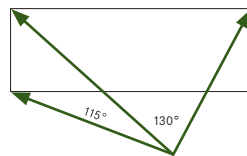

field of view