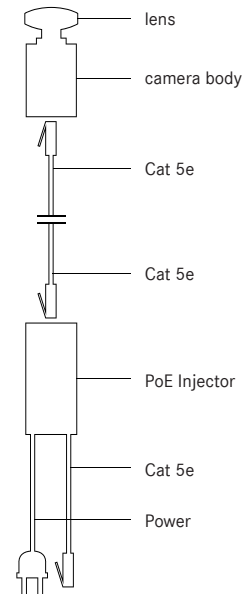

Calibration Kit Widescreen (b/w)

Ready to run kit consisting of 1/2" camera, wide angle lens and accessories

camera body

lens

field of view

case

wiring diagram

Camera

Part No.	5480CP/m
Lens Mount	C-Mount
Interface	GigE RJ45
Frame rate freerun mode	14.1 fps

Sensor

Sensor type	CMOS Monochrome
Shutter	Rolling/Global Start
Pixel Class	QSXGA
Resolution (HxV)	2560 x 1920 Pixel
Sensor Size	1/2"
Pixel Size	2.2 µm

Lens parameters

Part No.	MY125M
Mount	C-Mount
Focal length	1.3 mm
Field of view (H/V/D)	130° / 115° / 138°
Iris range	F1.8 to closed

Product Options

Widescreen Kit	versatile kit for indoor and outdoor use; suitable for wide screens	CK/W/m
----------------	---	--------