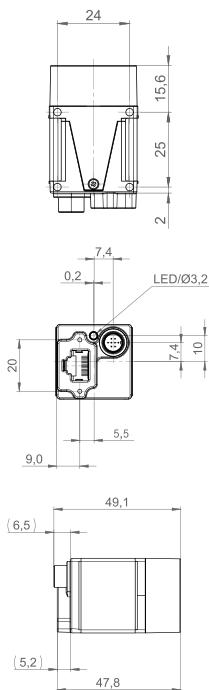

Calibration Kit Widescreen (b/w)

Ready to run kit consisting of 1/2" camera, wide angle lens and accessories

camera body

lens

field of view

case

wiring diagram

Camera

Part No.	5480CP/m
Lens Mount	C-Mount
Interface	GigE RJ45
Frame rate freerun mode	14.1 fps

Sensor

Sensor type	CMOS Monochrome
Shutter	Rolling/Global Start
Pixel Class	QSXGA
Resolution (HxV)	2560 x 1920 Pixel
Sensor Size	1/2"
Pixel Size	2.2 µm

Lens parameters

Part No.	MY125M
Mount	C-Mount
Focal length	1.3 mm
Field of view (H/V/D)	130° / 115° / 138°
Iris range	F1.8 to closed

Product Options

Widescreen Kit	versatile kit for indoor and outdoor use; suitable for wide screens	CK/W/m
----------------	---	--------