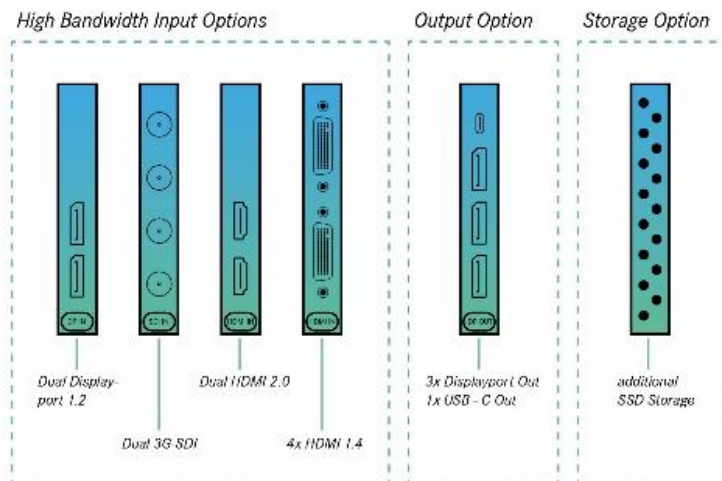

Technical Drawings

VIOSO®

VIOSO GmbH | Ronsdorfer Straße 77a | 40233 Düsseldorf | Germany
info@vioso.com | www.vioso.com