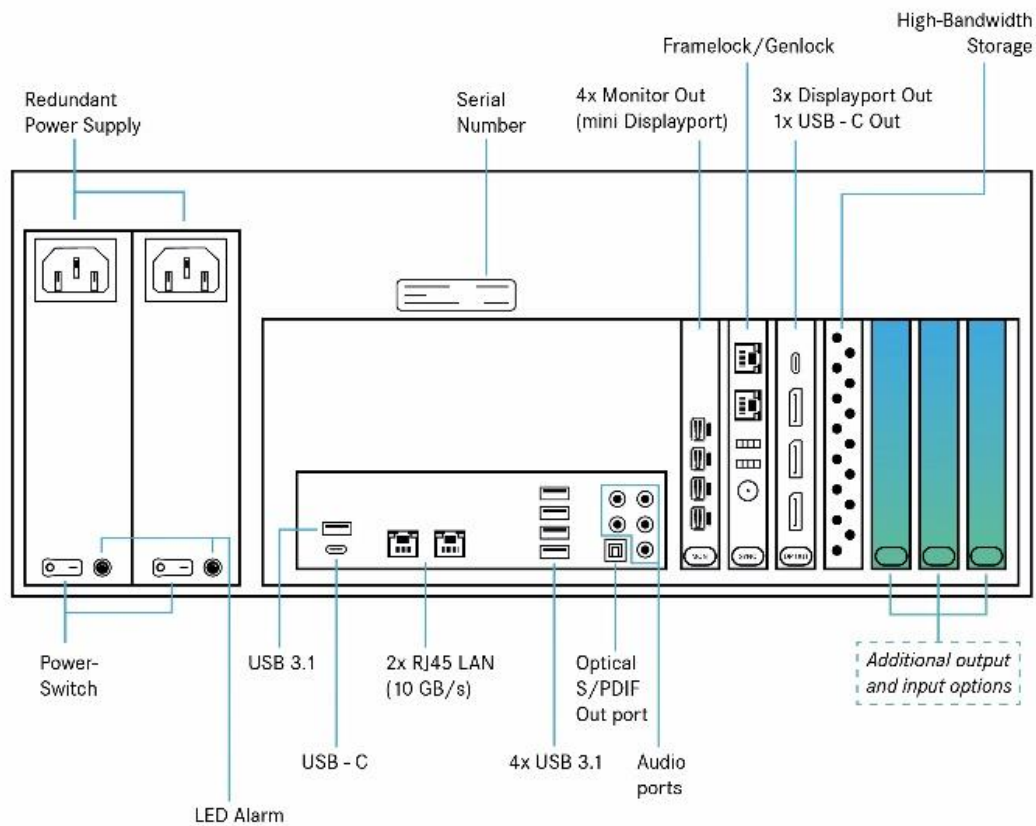

Technical Drawings

VIOSO®

VIOSO GmbH | Ronsdorfer Straße 77a | 40233 Düsseldorf | Germany
info@vioso.com | www.vioso.com